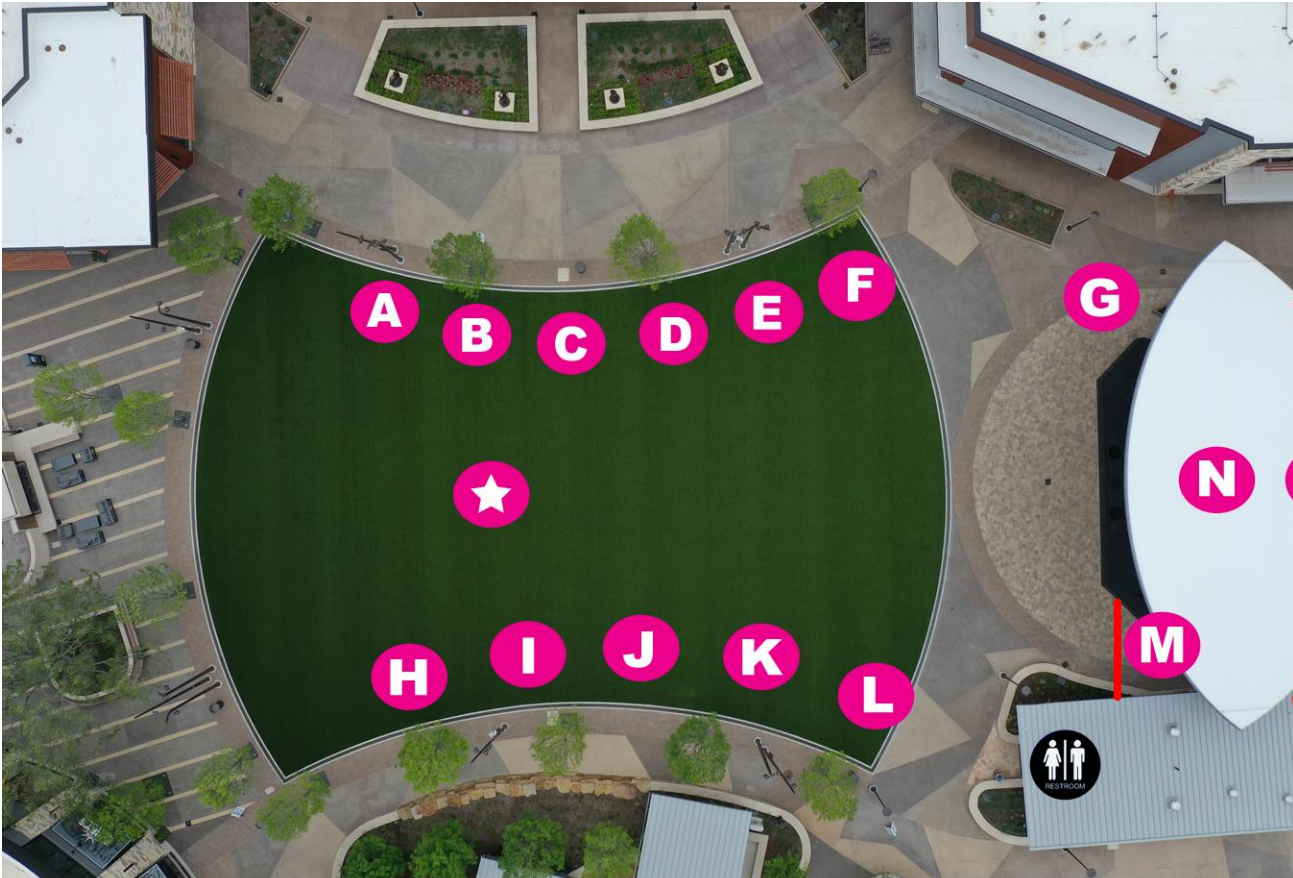

A Texas Custom Stonework / Balloon Artist

B Rockstars of Tomorrow

C Breast Cancer Can Stick It! Official Merchandise

D Breast Cancer Can Stick It! Official Merchandise

E Silent Auction Booth

F Silent Auction Booth

G Breast Cancer Can Stick It! Mobile

H Information/ Check-In Registration Booth

I Volunteer Booth

J Studio 801

K Celebrity Photo Booth

L Autograph Booth

M Drummer/Survivor Entrance "Restricted Area"

N Stage

O Behind Stage "Restricted Area"

★ Cornhole